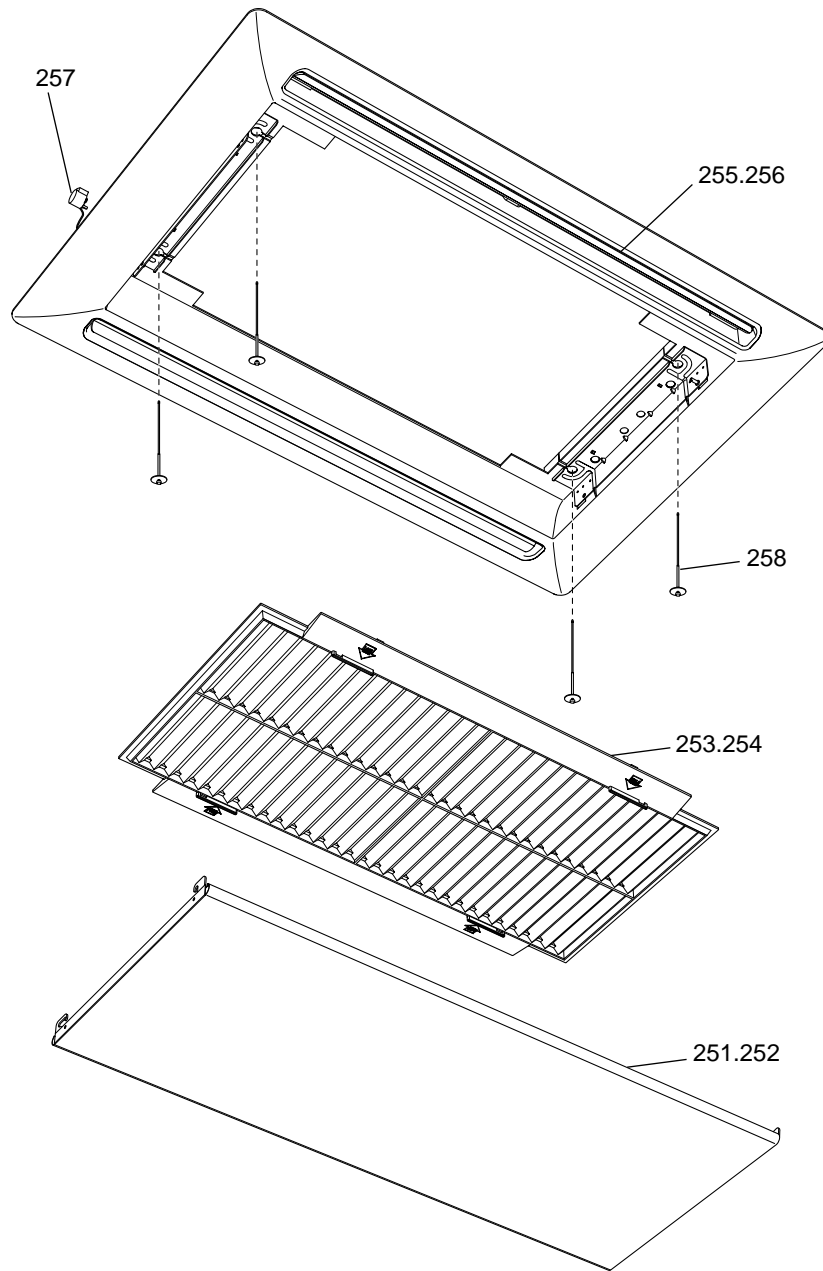

CMP-40VLW-B
CMP-63VLW-B

PANEL PARTS (OPTION)

No.	Part No.	Part Name	Spec.	-40VLW-B	-63VLW-B					Dwg. No.	Price
251	R61 M95 651	Service panel ass'y 45		1						W645049G01	
252	R61 M96 651	Service panel ass'y 71			1					W645049G02	
253	R61 M95 500	Filter 45		1						W270911H07	
254	R61 M96 500	Filter 71			1					W270911H08	
255	R61 M95 679	Louver ass'y 45		2						W645431G01	
256	R61 M96 679	Louver ass'y 71			2					W645431G02	
257	R61 M95 220	Motor	(vane MP20EA)	2	2					P714816X01	
258	R61 E44 306	Step screw	(M5)	4	4					W861255H01