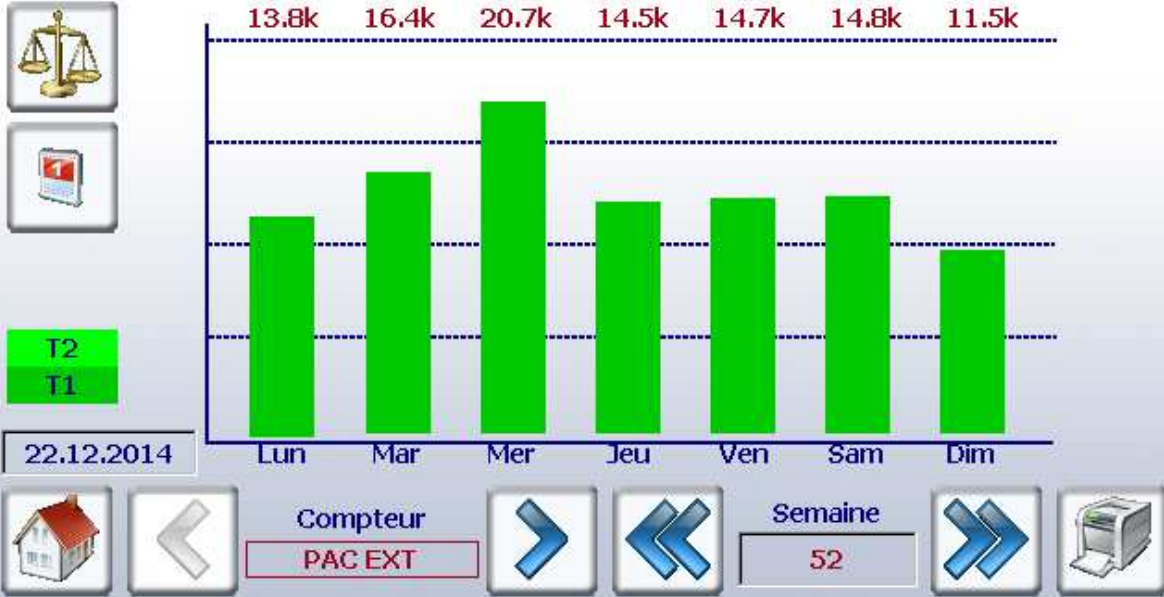

Energy Manager

User1

11:49:50
28.12.2014

Conso hebdomadaire
106.28kWh

Moyenne
15.18kWh

Energy Manager

User1

11:53:45
28.12.2014