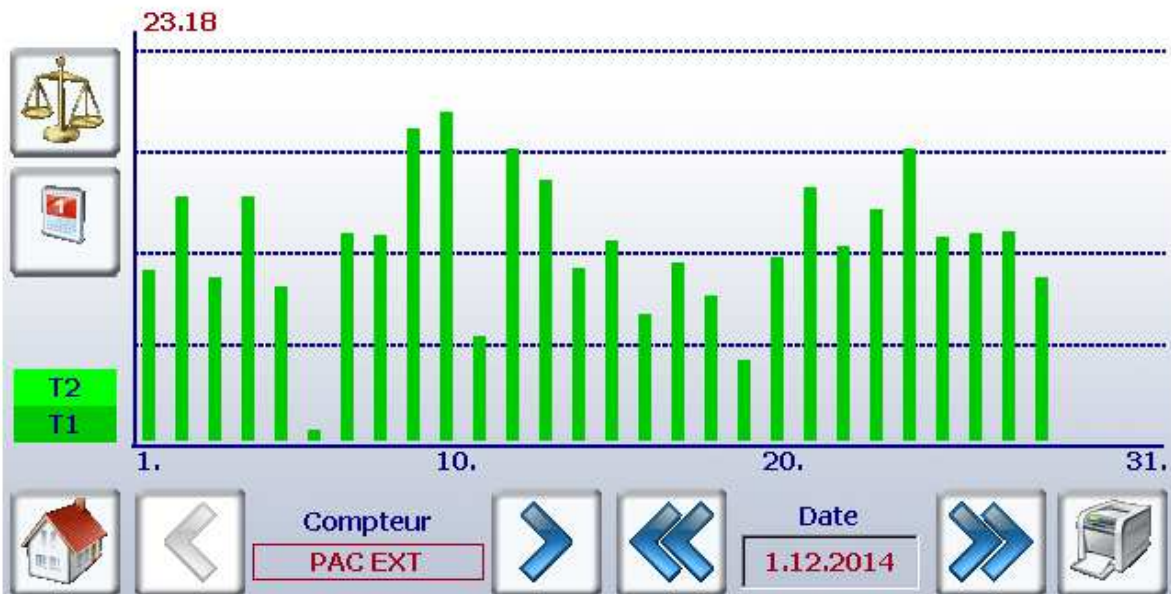

Energy Manager

User1

11:53:45
28.12.2014

Conso mensuelle
392.65kWh

Moyenne
14.02kWh